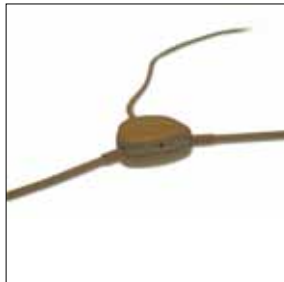

TITAN Inductive covert kit

TITAN INDUCTIVE COVERT KIT

The Covert communication kit is widely used by undercover professionals, it simple and convenient to use

1. INDUCTIVE EARPHONES

Subminiature and profiled in a way that it will fit in either the left or right ear. Fitted with roll-top battery tray that is also the on/off switch.

2. INDUCTIVE NECK LOOP WITH INTEGRATED MICROPHONE

Neck loop inductor coil for use with inductive wireless earphones fitted with an omni-directional microphone. Captive 3-core plus screen cable switch.

3. WIRED PTT INDUCTIVE SYSTEM